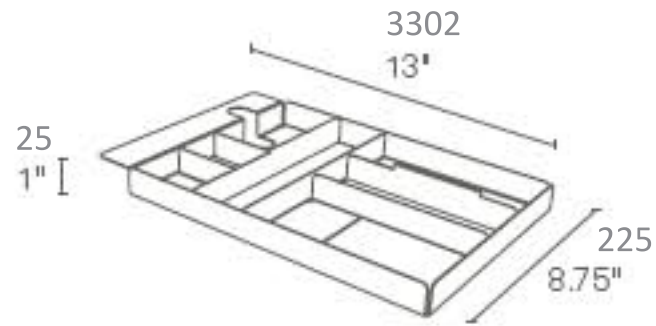

2D:3D CATCH-ALL TRAY

From flat to fabulous in no time. Each piece is available in gun metal, white, and fire engine red. Powder-coated steel that ships flat and is folded into shape by you.

2D:3D CATCH-ALL TRAY