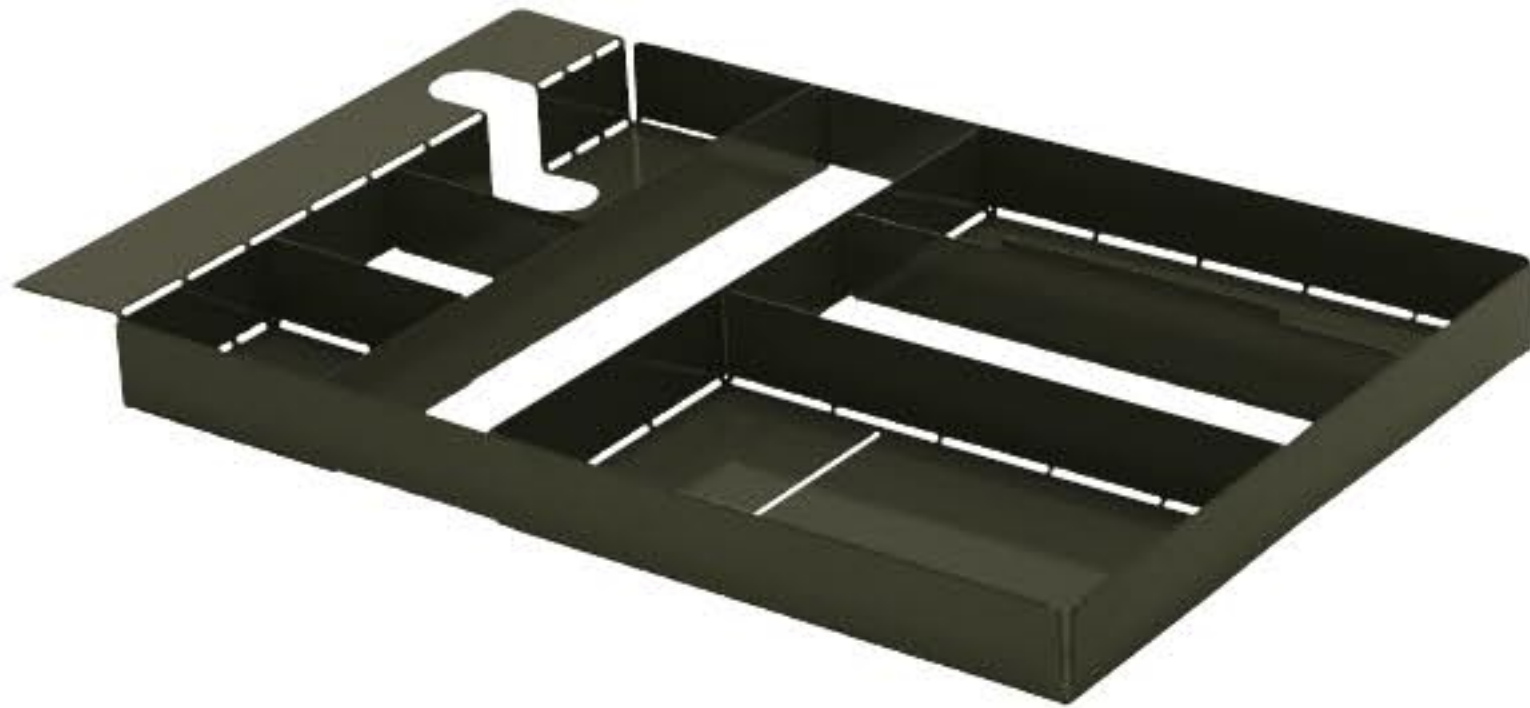

WHITE

FIRE ENGINE
RED

GUN METAL